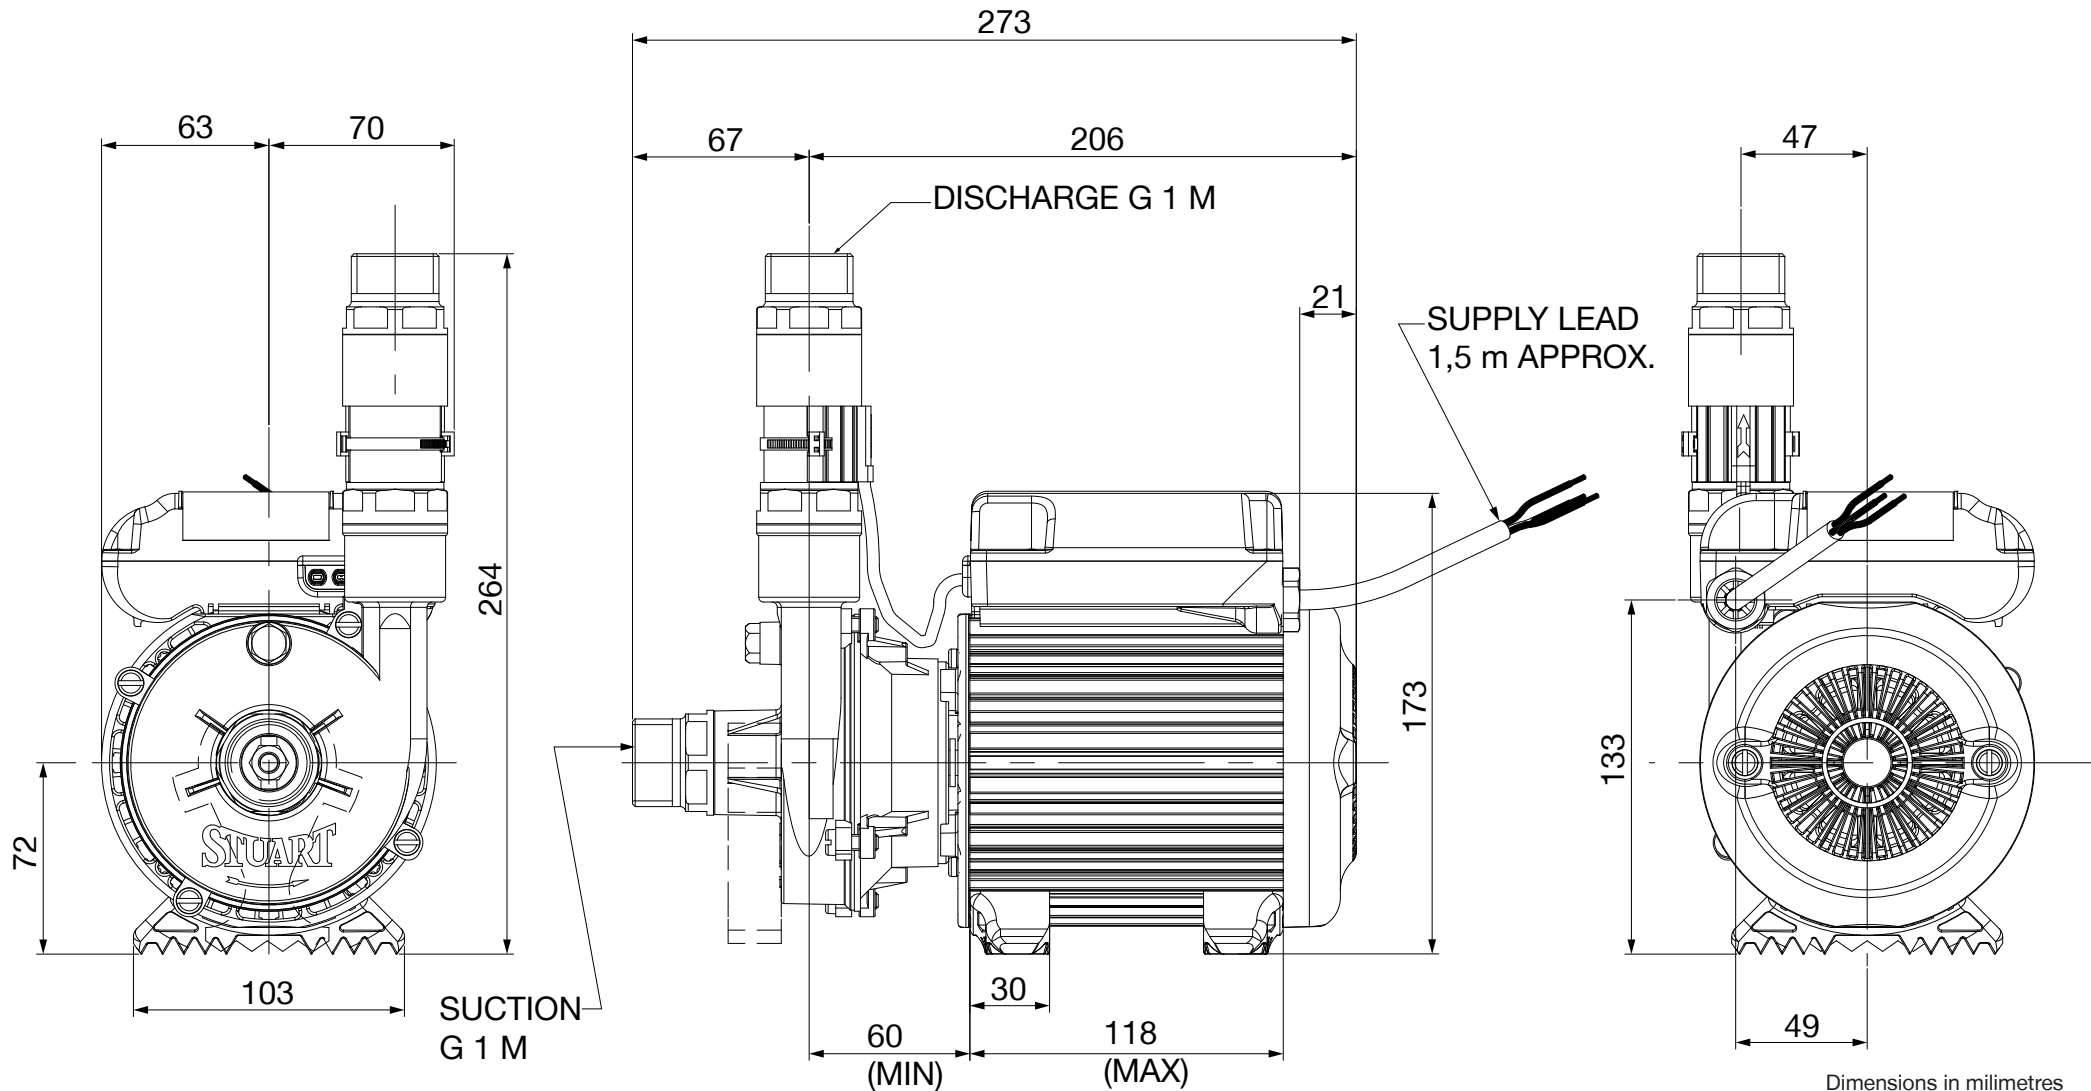

stuart

CH Single Stage Automatic Flow Switch

CH 9-14 FL

For further advice on selecting the correct pump call
or e-mail info@stpumps.co.uk

Issue 3817/1

Stuart Turner Ltd own the copyright within this document. The document may be printed for personal use only. The document must not be altered, reproduced or utilised in any way without written permission from Stuart Turner Ltd, Henley-on-Thames, Oxfordshire, RG9 2AD, England.