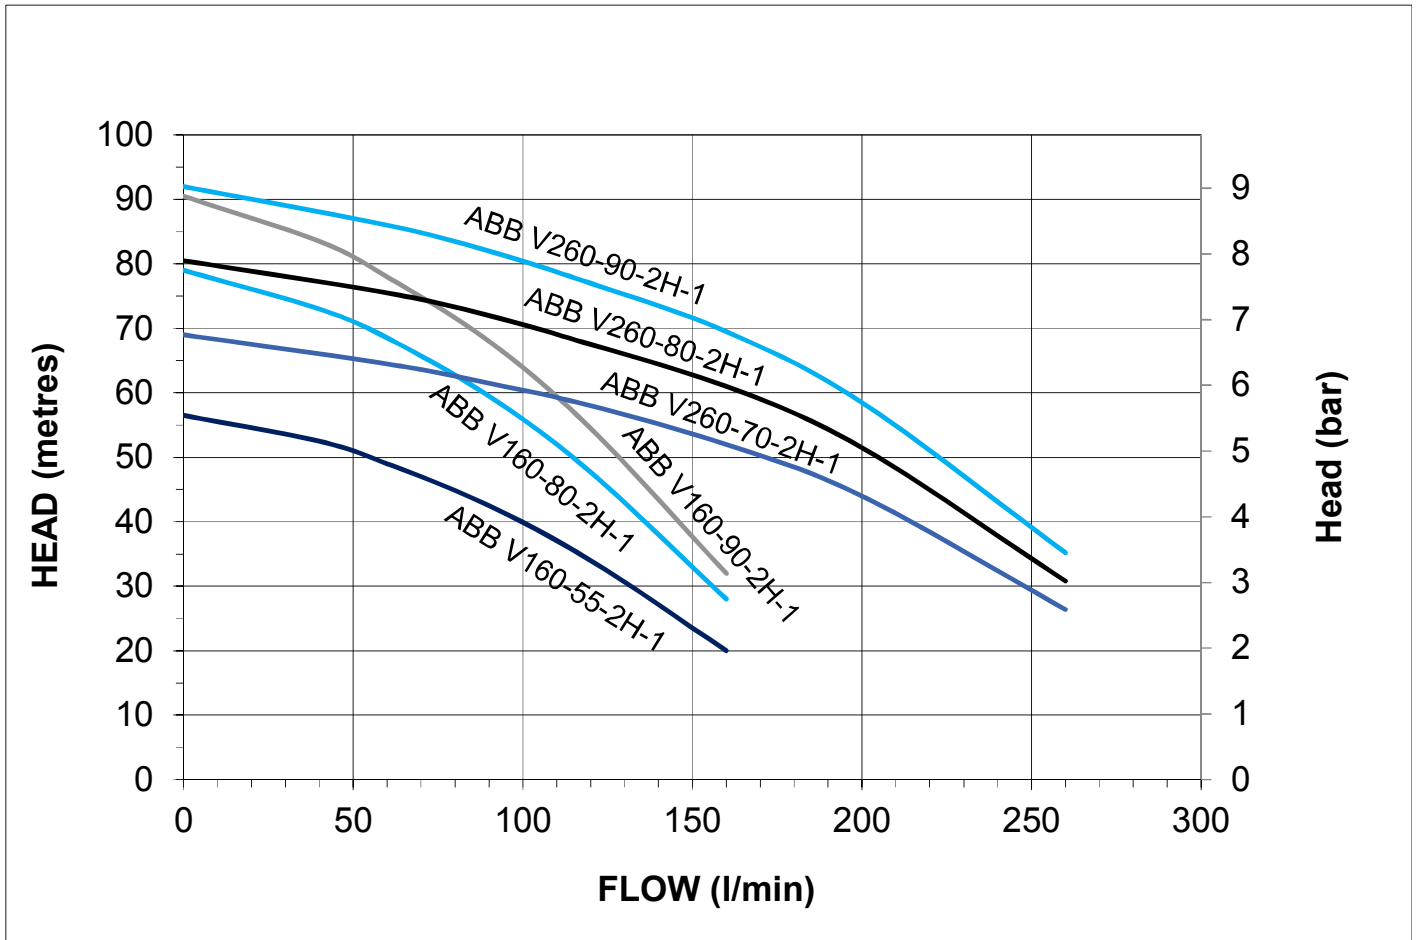

aquaboost

Booster Set Horizontal Twin

(230/1/50)

Stuart Turner Ltd own the copyright within this document. The document may be printed as much as reasonable for private purposes. The document must not be modified, copied, reproduced, republished or communicated in any other way, without prior written permission from Stuart Turner Ltd, Henley-on-Thames, Oxfordshire, RG9 2AD, England.