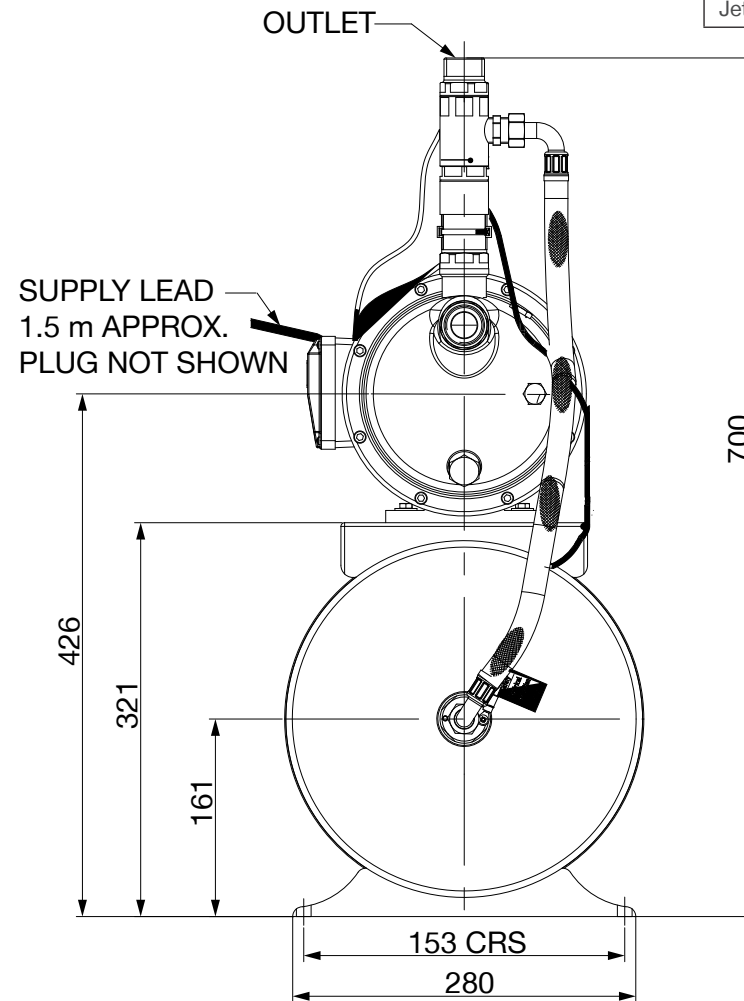

stuart

Jet 55-45 PS, Jet 80-45 PS

Pump Description	Dim. 'A'
Jet 55-45 PS	71 mm
Jet 80-45 PS	46 mm

Dimensions in millimetres

For further advice on selecting the correct pump call
or e-mail info@stpumps.co.uk