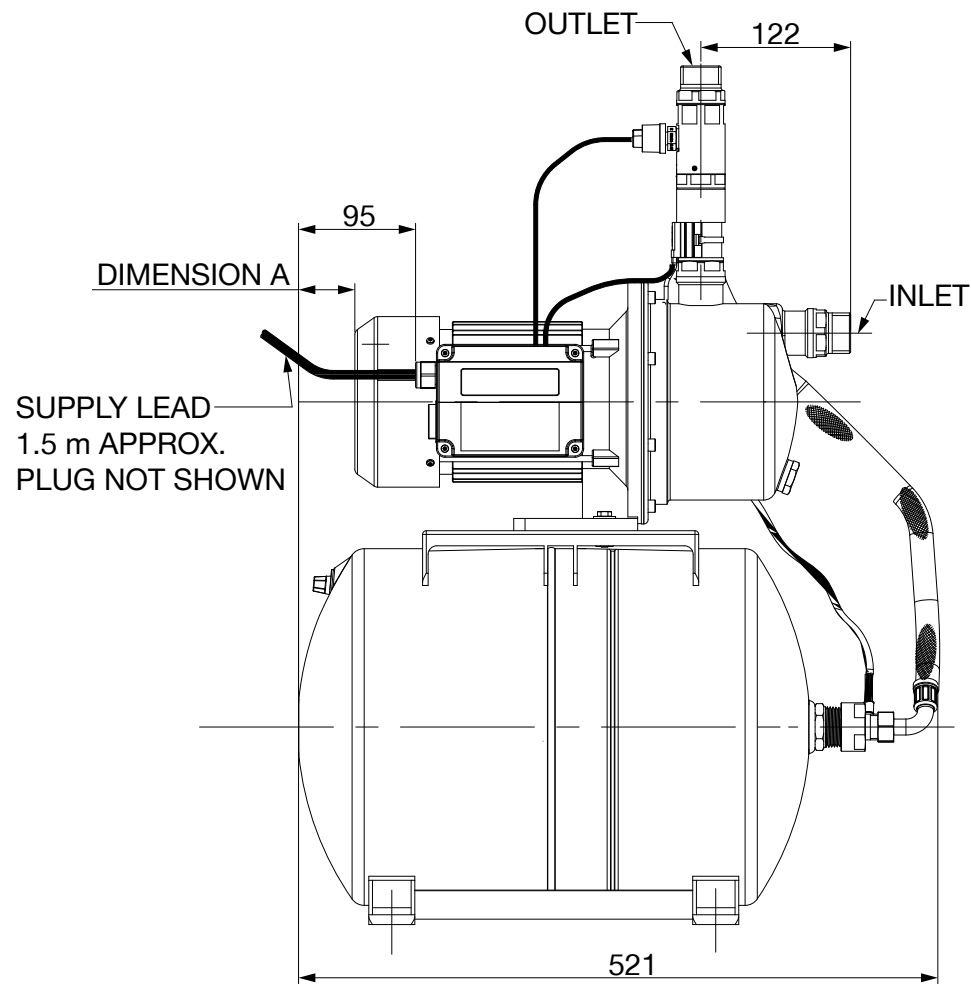

stuart

Jet 55-45 PS, Jet 80-45 PS

Pump Description	Dim. 'A'
Jet 55-45 PS	71 mm
Jet 80-45 PS	46 mm

Dimensions in millimetres

For further advice on selecting the correct pump call
or e-mail info@stpumps.co.uk