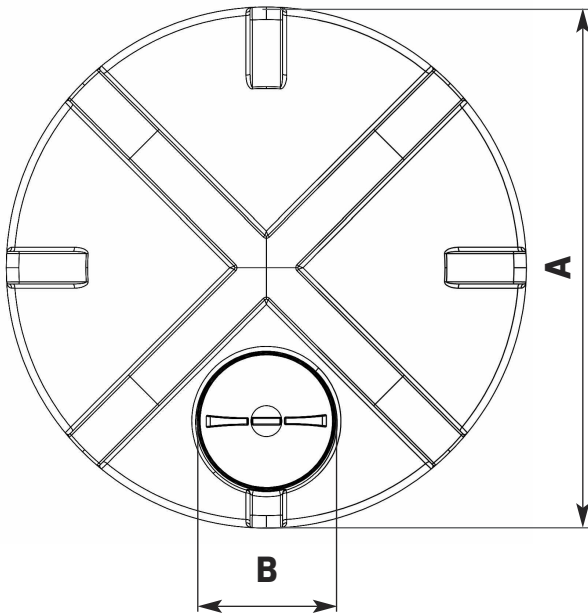

Think Tank Think ENDURATANK

**NEED
MORE HELP?
CALL US ON
01778 562810**

VERTICAL TANK TECHNICAL SPECIFICATION

NON POTABLE	172117		
CAPACITY (Litres)	7000	CAPACITY (Gallons)	1540

A (mm)	2400	B (mm)	620
C (mm)	1820	Standard Outlet	2"