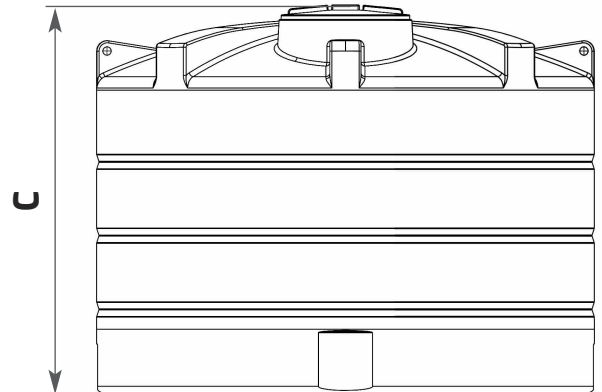

Think Tank Think ENDURATANK

**NEED
MORE HELP?
CALL US ON
01778 562810**

VERTICAL TANK TECHNICAL SPECIFICATION

NON POTABLE	172117		
CAPACITY (Litres)	7000	CAPACITY (Gallons)	1540

A (mm)	2400	B (mm)	620
C (mm)	1820	Standard Outlet	2"