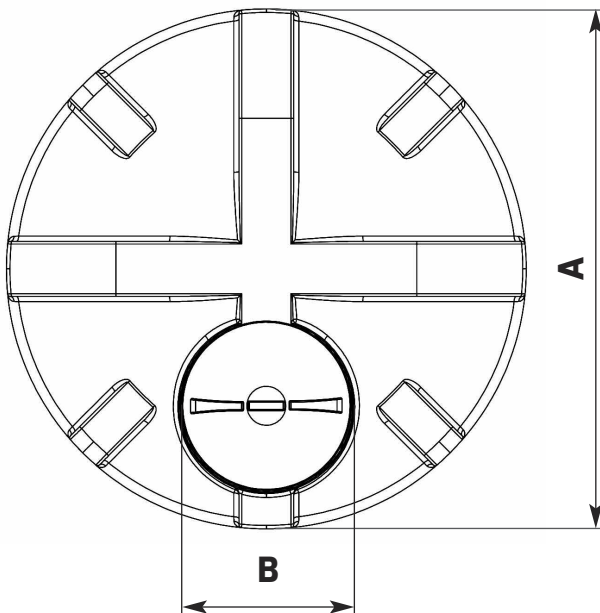

Think Tank Think ENDURATANK

NEED
MORE HELP?
CALL US ON
01778 562810

VERTICAL TANK TECHNICAL SPECIFICATION

NON POTABLE	172115		
CAPACITY (Litres)	5000	CAPACITY (Gallons)	1100

A (mm)	1900	B (mm)	620
C (mm)	2300	Standard Outlet	2"