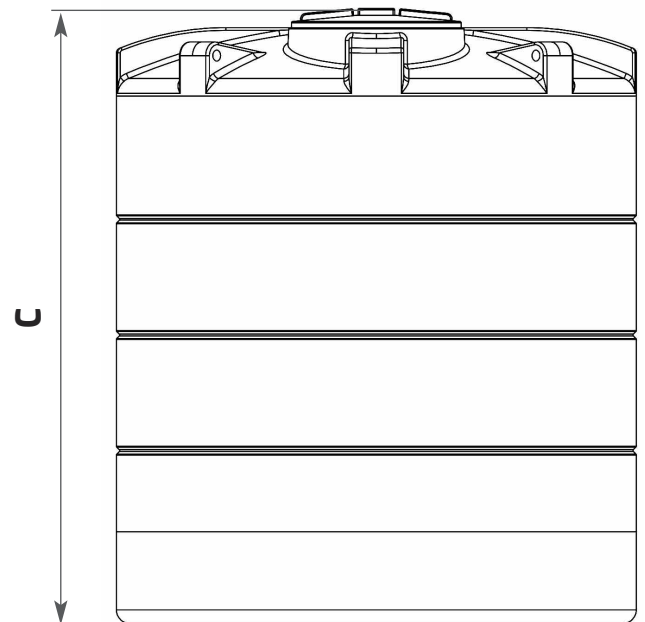

Think Tank Think ENDURATANK

NEED
MORE HELP?
CALL US ON
01778 562810

VERTICAL TANK TECHNICAL SPECIFICATION

NON POTABLE	172115		
CAPACITY (Litres)	5000	CAPACITY (Gallons)	1100

A (mm)	1900	B (mm)	620
C (mm)	2300	Standard Outlet	2"