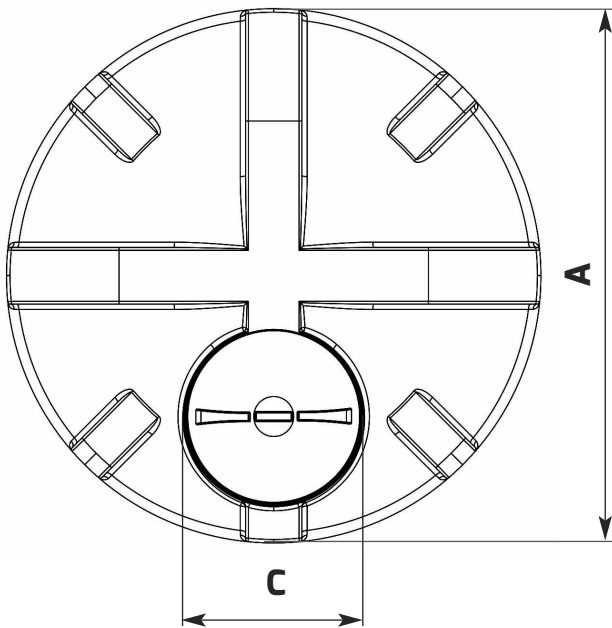

## VERTICAL TANK TECHNICAL SPECIFICATION

NON POTABLE	172109-RH		
CAPACITY (Litres)	3500	CAPACITY (Gallons)	769.8

A (mm)	1900	B (mm)	1430
C (mm)	455	Standard Outlet	2"

Please note:  
Tank sizes quoted are subject to a +/- 3% variation