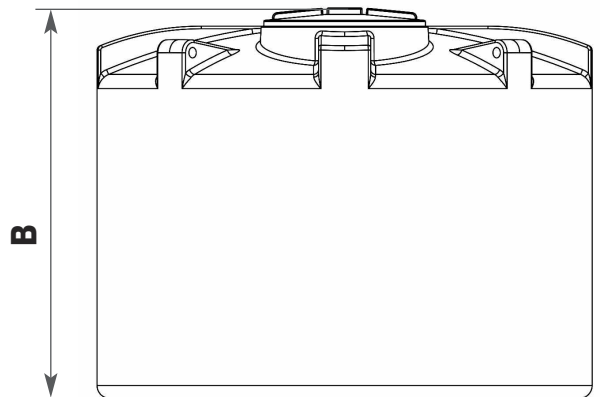

## VERTICAL TANK TECHNICAL SPECIFICATION

NON POTABLE	172109-RH		
CAPACITY (Litres)	3500	CAPACITY (Gallons)	769.8

A (mm)	1900	B (mm)	1430
C (mm)	455	Standard Outlet	2"

Please note:  
Tank sizes quoted are subject to a +/- 3% variation