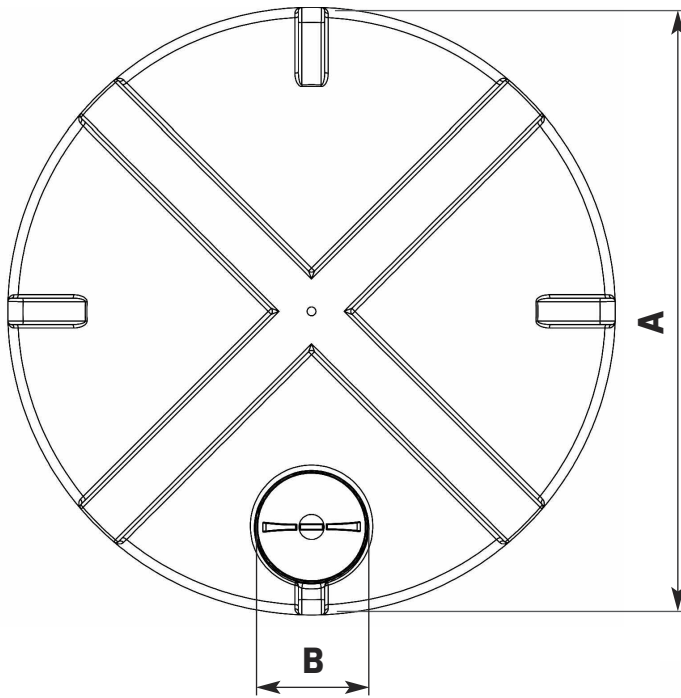

Think Tank Think ENDURATANK

**NEED
MORE HELP?
CALL US ON
01778 562810**

VERTICAL TANK TECHNICAL SPECIFICATION

NON POTABLE	172160		
CAPACITY (Litres)	30000	CAPACITY (Gallons)	6599

A (mm)	3450	B (mm)	620
C (mm)	3650	Standard Outlet	2"