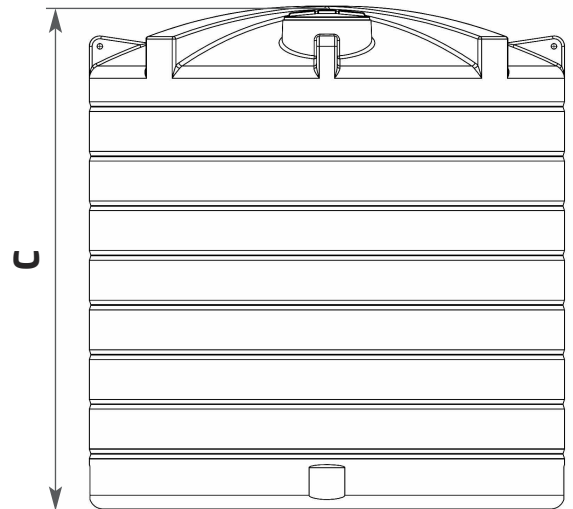

Think Tank Think ENDURATANK

**NEED
MORE HELP?
CALL US ON
01778 562810**

VERTICAL TANK TECHNICAL SPECIFICATION

NON POTABLE	172160		
CAPACITY (Litres)	30000	CAPACITY (Gallons)	6599

A (mm)	3450	B (mm)	620
C (mm)	3650	Standard Outlet	2"