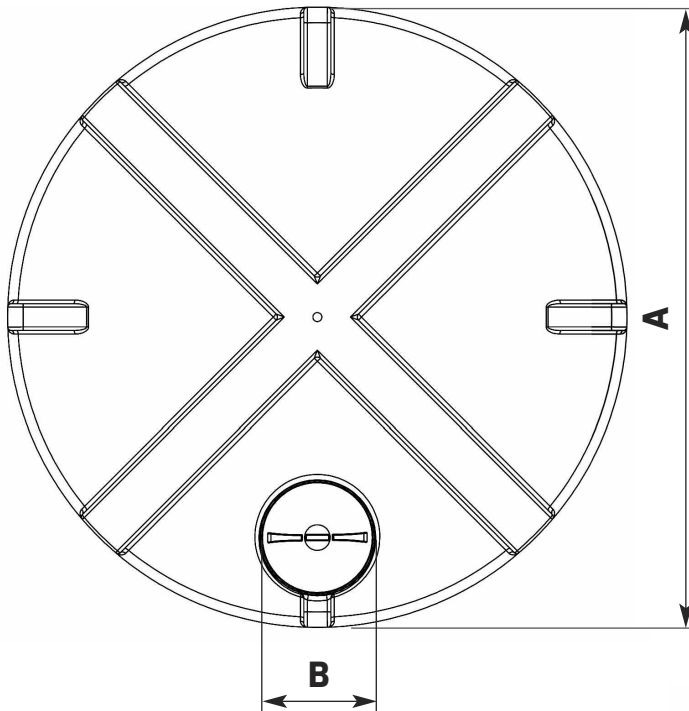

## VERTICAL TANK TECHNICAL SPECIFICATION

NON POTABLE	172155		
CAPACITY (Litres)	26000	CAPACITY (Gallons)	5719

A (mm)	3450	B (mm)	620
C (mm)	3200	Standard Outlet	2"

Please note:  
Tank sizes quoted are subject to a +/- 3% variation