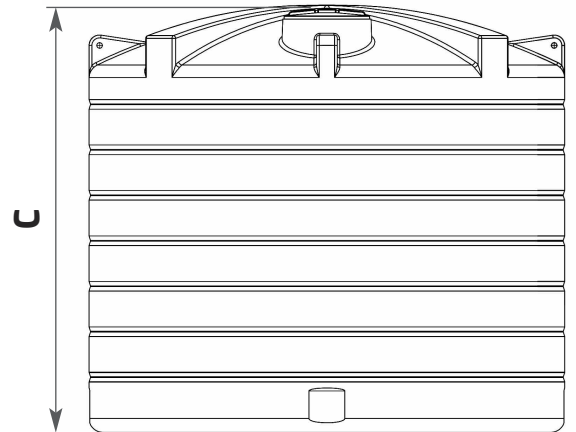

## VERTICAL TANK TECHNICAL SPECIFICATION

NON POTABLE	172155		
CAPACITY (Litres)	26000	CAPACITY (Gallons)	5719

A (mm)	3450	B (mm)	620
C (mm)	3200	Standard Outlet	2"

Please note:  
Tank sizes quoted are subject to a +/- 3% variation