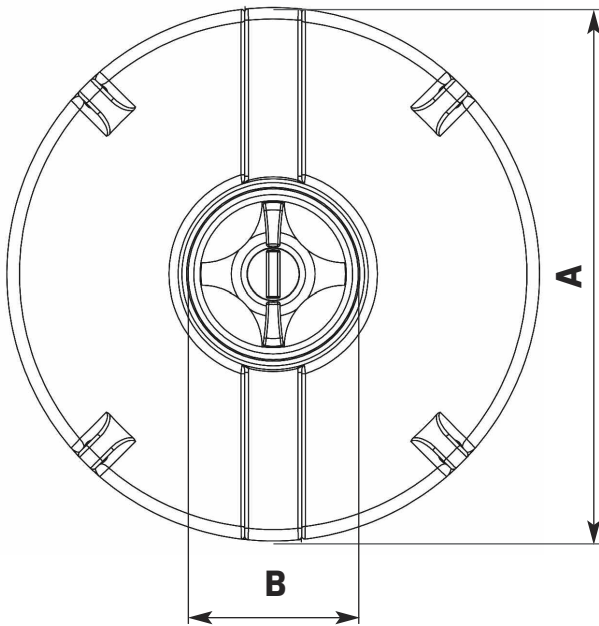

Think Tank Think ENDURATANK

**NEED
MORE HELP?
CALL US ON
01778 562810**

VERTICAL TANK TECHNICAL SPECIFICATION

NON POTABLE	172110		
CAPACITY (Litres)	2500	CAPACITY (Gallons)	550

A (mm)	1400	B (mm)	455
C (mm)	1800	Standard Outlet	1.5"