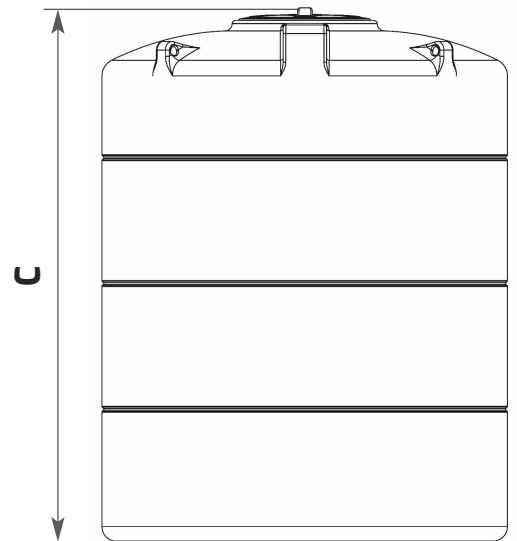

Think Tank Think ENDURATANK

**NEED
MORE HELP?
CALL US ON
01778 562810**

VERTICAL TANK TECHNICAL SPECIFICATION

NON POTABLE	172110		
CAPACITY (Litres)	2500	CAPACITY (Gallons)	550

A (mm)	1400	B (mm)	455
C (mm)	1800	Standard Outlet	1.5"