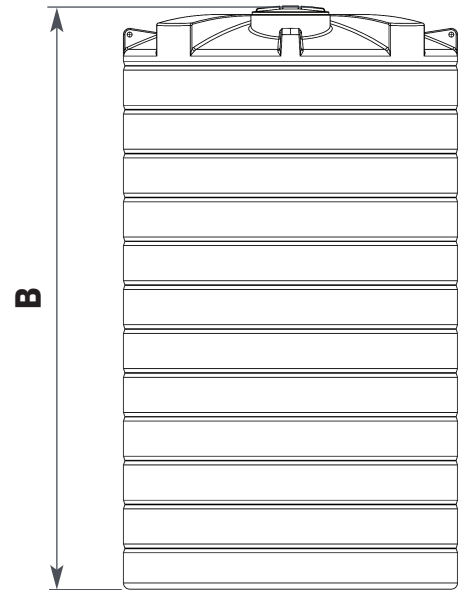

Think Tank. Think ENDURATANK

**NEED
MORE HELP?
CALL US ON
01778 562810**

VERTICAL TANK TECHNICAL SPECIFICATION

POTABLE	172240	NON - POTABLE	172140
CAPACITY (Litres)	25000	CAPACITY (Gallons)	5499

A (mm)	2700	B (mm)	4650
C (mm)	620	Standard Outlet	2"