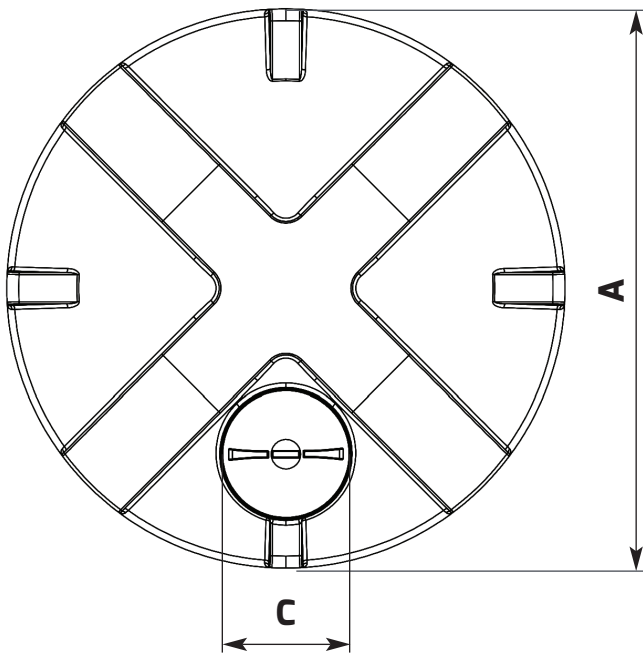

Think Tank. Think ENDURATANK

**NEED
MORE HELP?
CALL US ON
01778 562810**

VERTICAL TANK TECHNICAL SPECIFICATION

POTABLE	172240	NON - POTABLE	172140
CAPACITY (Litres)	25000	CAPACITY (Gallons)	5499

A (mm)	2700	B (mm)	4650
C (mm)	620	Standard Outlet	2"