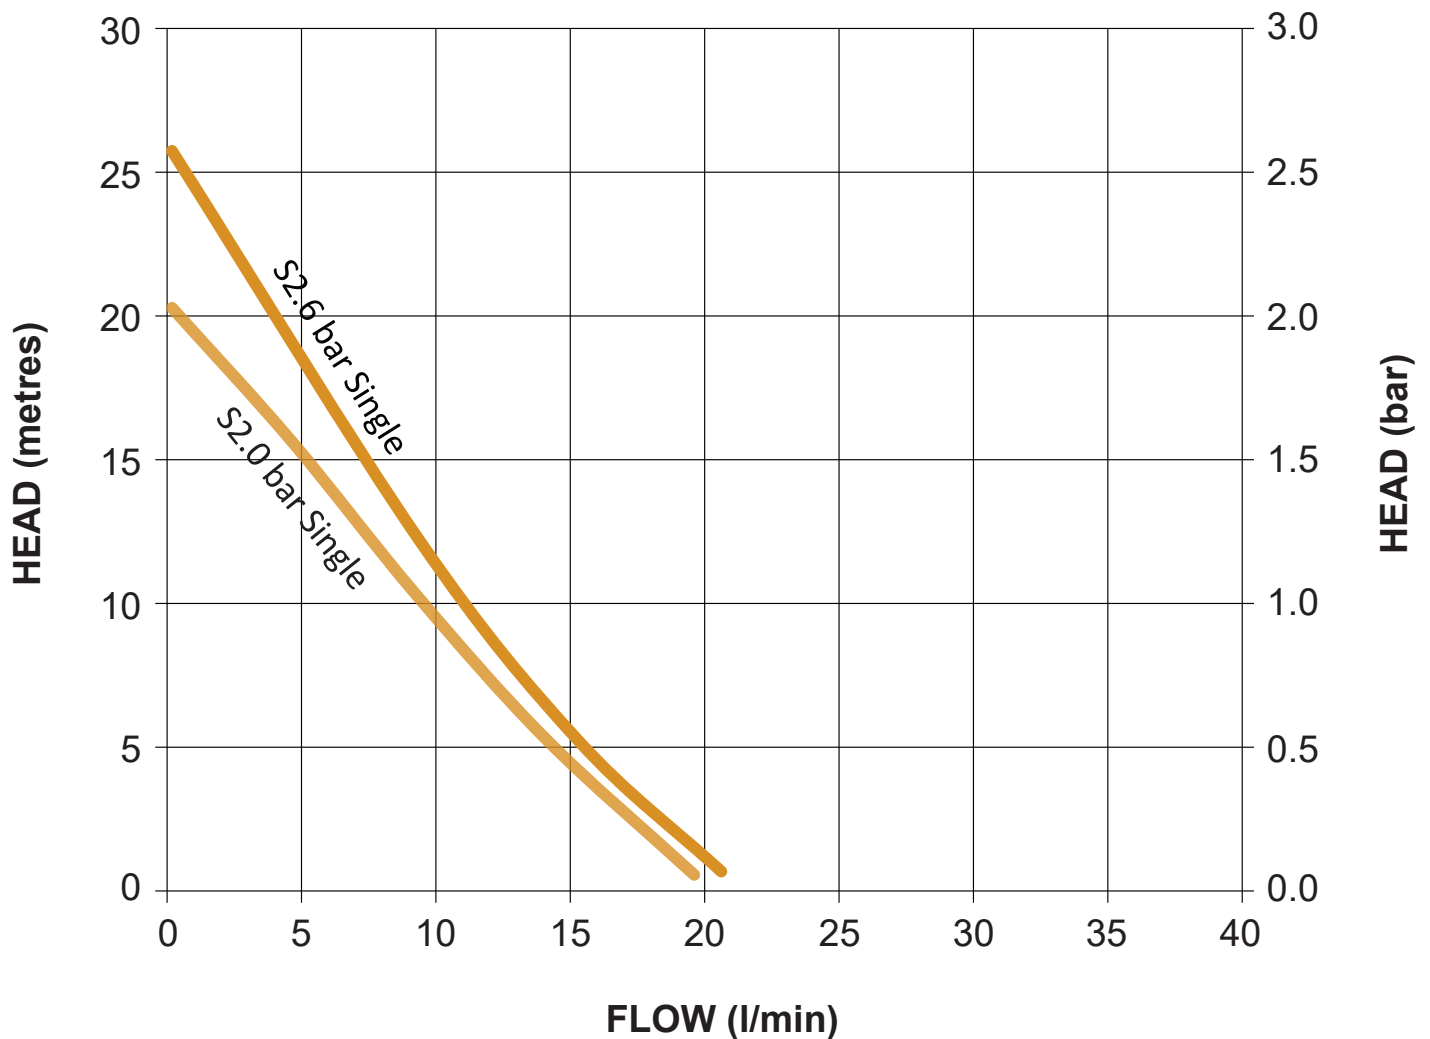

SHOWERMATE

Standard Single Pumps

(230/1/50)

Stuart Turner Limited reserves the right to amend specifications without notice.

Stuart Turner Ltd, Henley-on-Thames, Oxfordshire RG9 2AD Tel: +44 (0) 1491 572655 Fax: +44 (0) 1491 573704