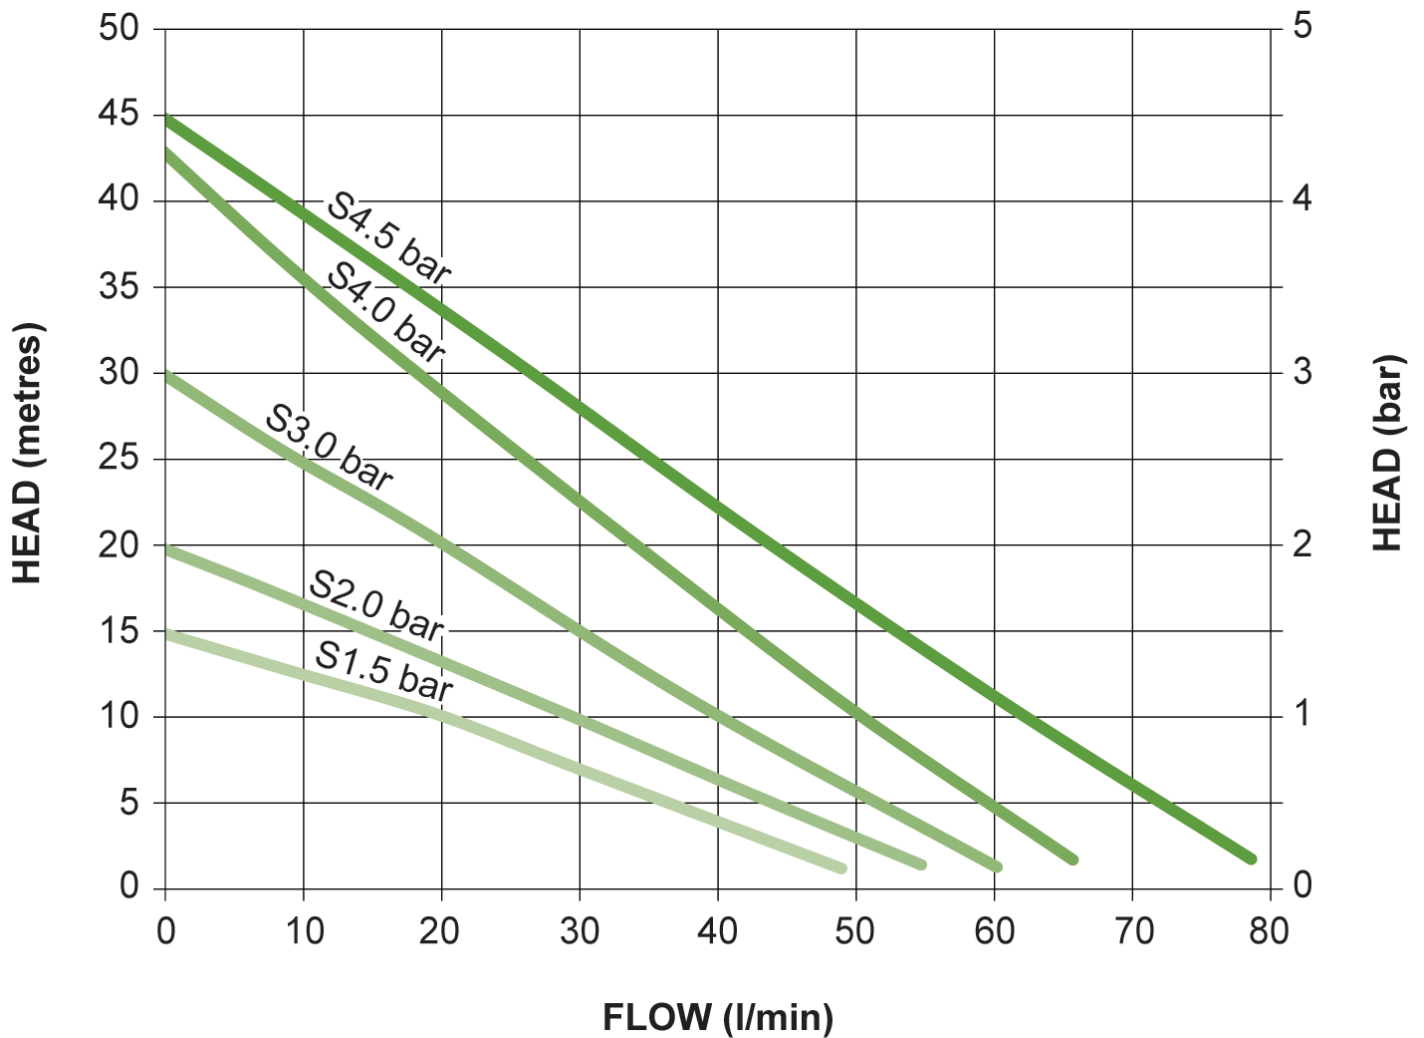

MONSOON

Standard Twin Pumps

(230/1/50)

Stuart Turner Ltd own the copyright within this document. The document may be printed as much as reasonable for private purposes. The document must not be modified, copied, reproduced, republished or communicated in any other way, without prior written permission from Stuart Turner Ltd, Henley-on-Thames, Oxfordshire, RG9 2AD, England. Stuart Turner Limited reserves the right to amend specifications without notice.